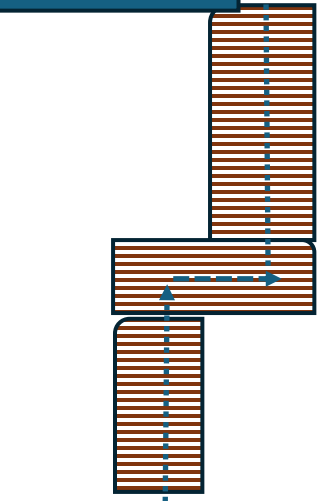

**RANCH TRAIL
EINSTEIGER
AND YOUTH
WALK &
TROT**

4. Walk over bridge

3. Trot over logs

2. Stop, open mailbox, show item to the judge and replace it

1. Walk over logs

5. Walk into box, 360° left or right, walk out

7. Stop, turn and back through

8. Walk, stop and pick up item, walk a circle, stop and replace item

9. Walk to gate, work gate, pattern completed

START

FINISH

6. Trot serpentine