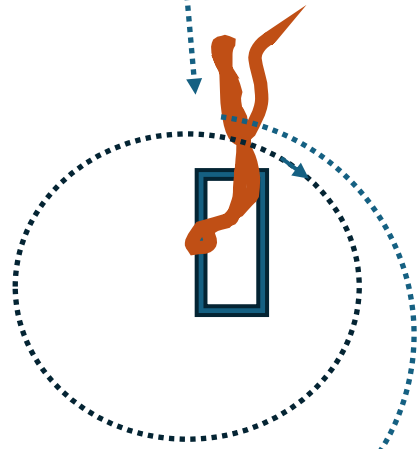

**RANCH TRAIL
EINSTEIGER
AND YOUTH
WALK &
TROT**

4. Walk over bridge

3. Trot over logs

2. Stop, open mailbox, show item to the judge and replace it

1. Walk over logs

5. Walk into box, 360° left or right, walk out

7. Stop, turn and back through

8. Walk, stop and pick up item, walk a circle, stop and replace item

9. Walk to gate, work gate, pattern completed

START

FINISH

6. Trot serpentine